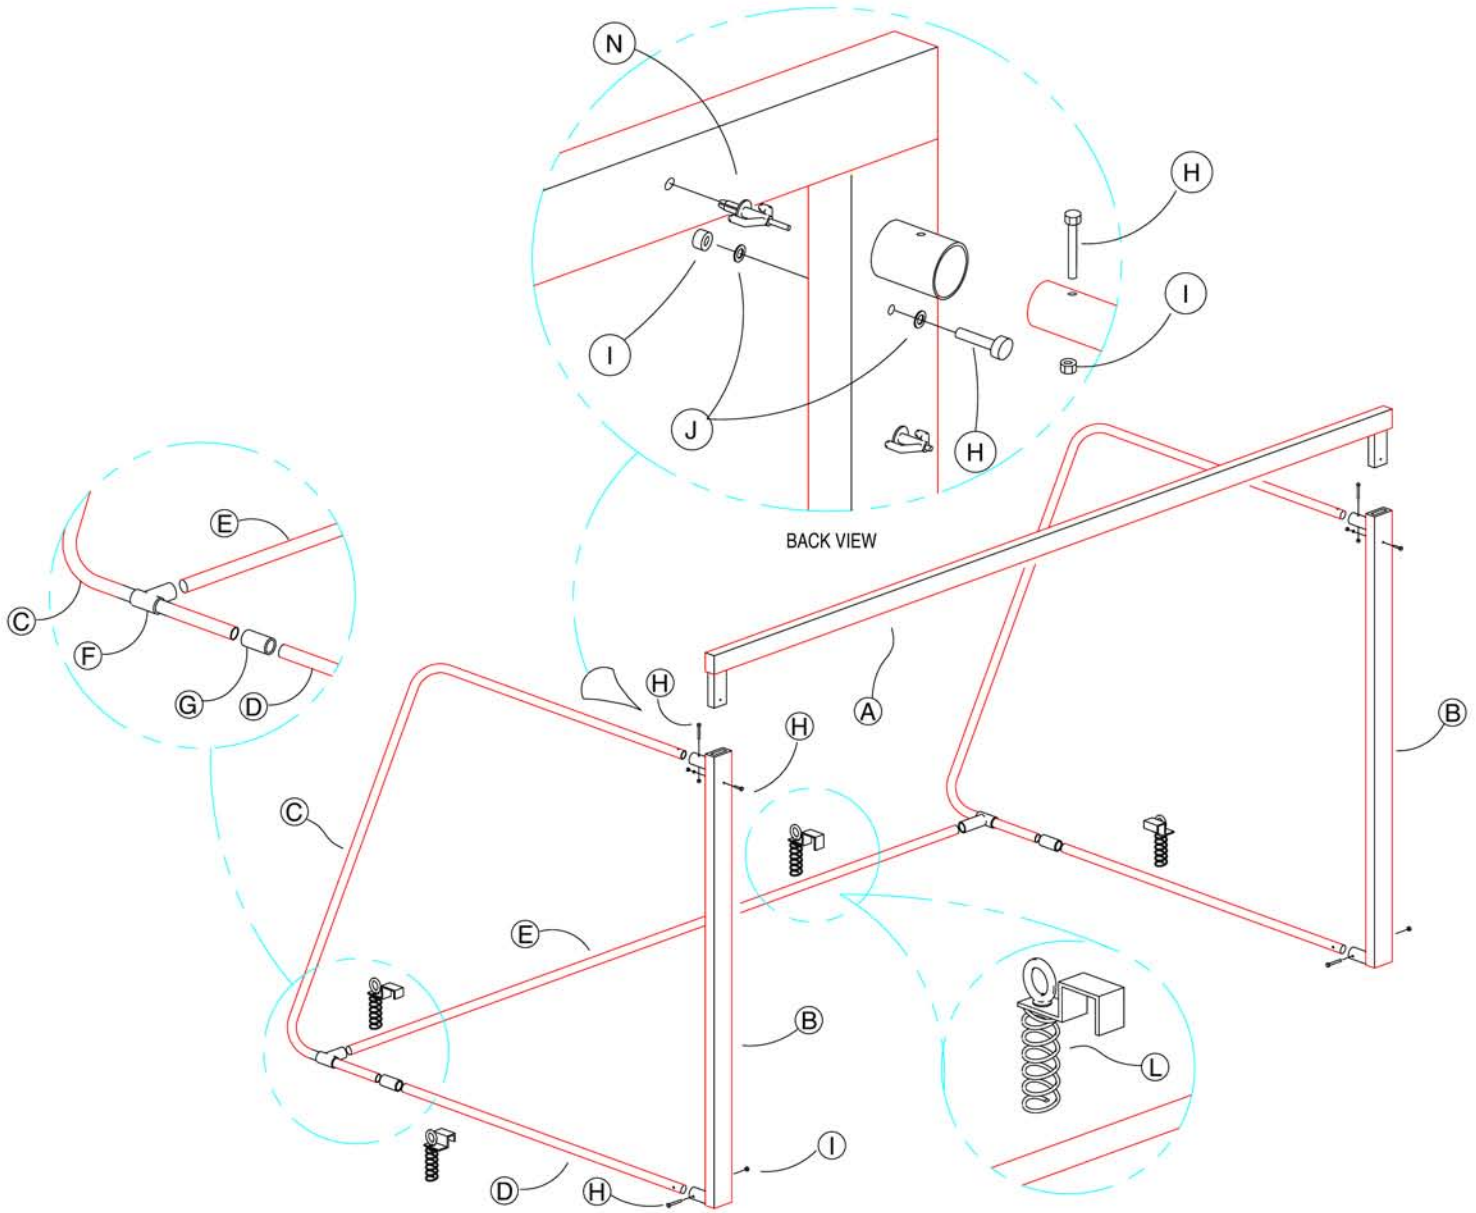

PORTABLE 4" X 2" STEEL SOCCER GOAL #STSGTOUR

Net installation instructions
come with the Net.

PORTABLE 4" X 2" STEEL SOCCER GOAL

#STSGTOUR

ITEM	ITEM	QTY	PART No.
A	Top Crossbar	2 ea	Z647D24296
B	Upright	2 pr	Z647D24096
C	Backstay	4 ea	Z647190184
D	Backstay Extension	4 ea	NSPDLXXX
E	Bottom Crossbar	2 ea	NSPDLXXX
F	'T' Fitting	4 ea	Z030'T'FIT
G	Straight Fitting	4 ea	Z030STFITX
H	Hex Bolt 5/16 x 2 3/4"	12 ea	Z041312275
I	Lock Nut 5/16"	12 ea	Z060312NLN
J	Washer 5/16"	8 ea	Z070031Z/P
K	Hex Key 3/16" (not shown)	1 ea	Z031187HEX
L	Ground Stakes	8 ea	Z647HOLDDN
M	Set Screw 3/8"(not shown)	20 ea	Z050375050
N	Net Hooks	50 ea	STEURCLP